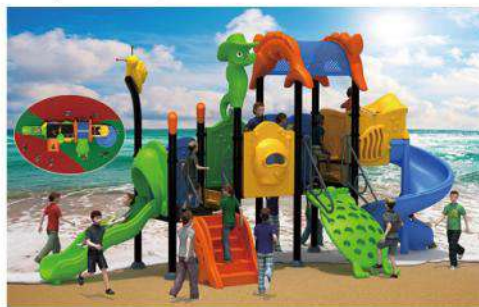

T-8144F
(Size): 730 × 280 × 380cm
Designed for children; 3-12Year

T-8145A
(Size): 750 × 290 × 360cm
Designed for children; 3-12Year

T-8145B
(Size): 924 × 251 × 390cm
Designed for children; 3-12Year

Outdoor Playground