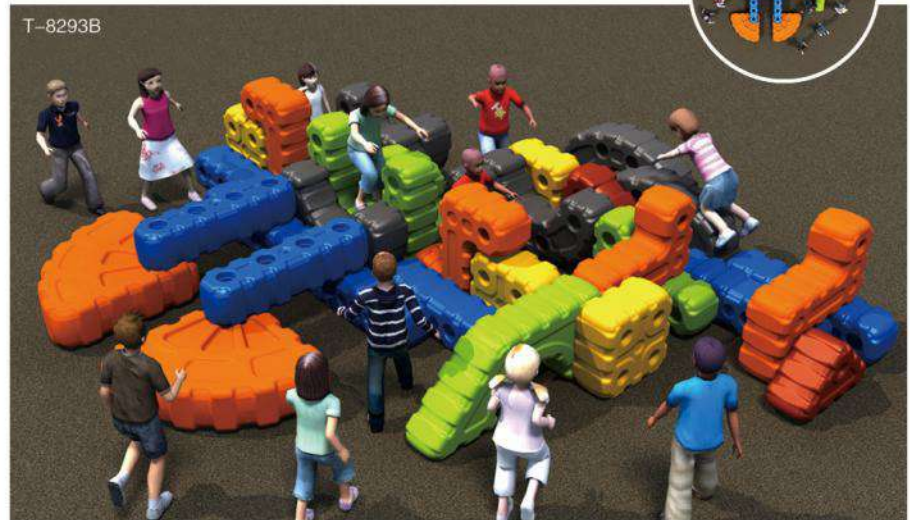

Comprehensive Toys Equipment