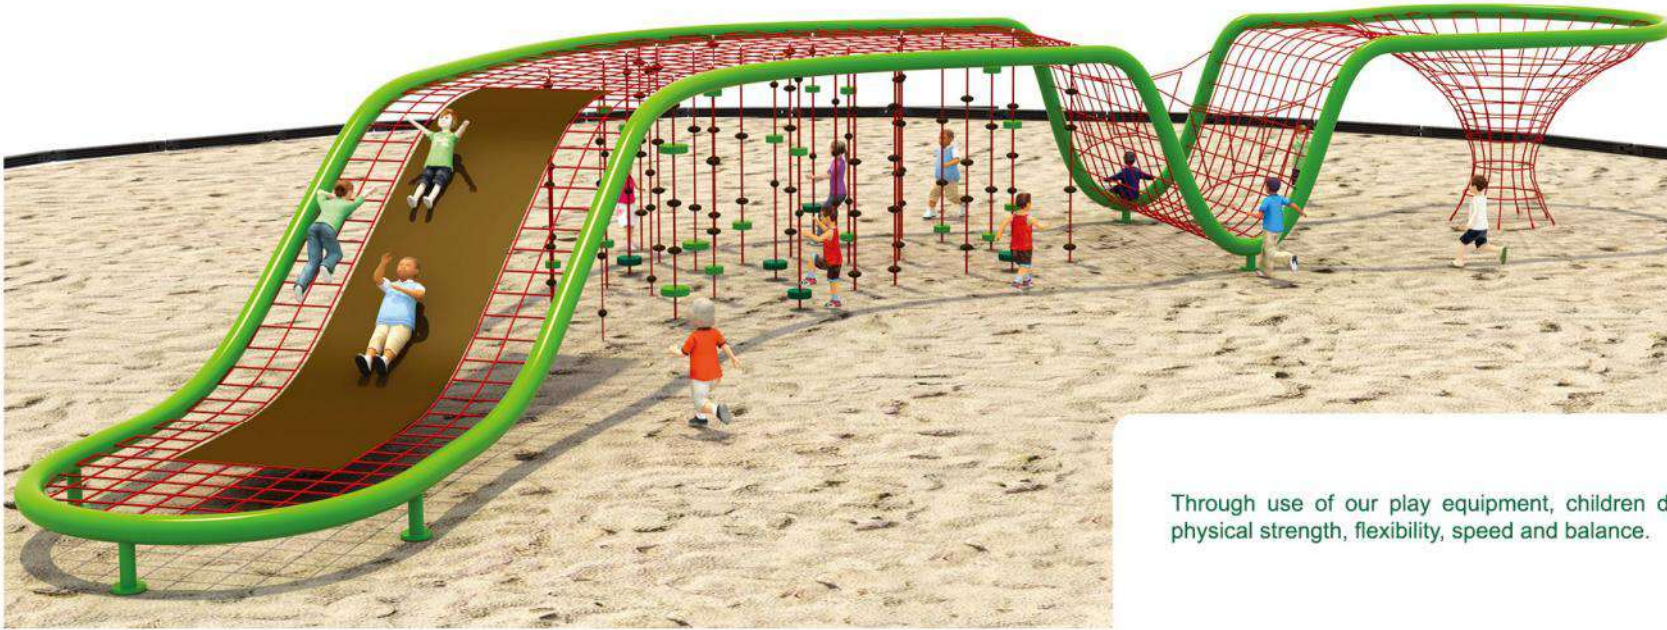

T-8046B
(Size): 718 x 718 x 450cm

T-8047A
(Size): 300 x 300 x 220cm

T-8047B
(Size): 310 x 310 x 330cm

Children Explorer Series

T-8049A
(Size): 2100 x 1200 x 280cm

Through use of our play equipment, children develop and improve their physical strength, flexibility, speed and balance.