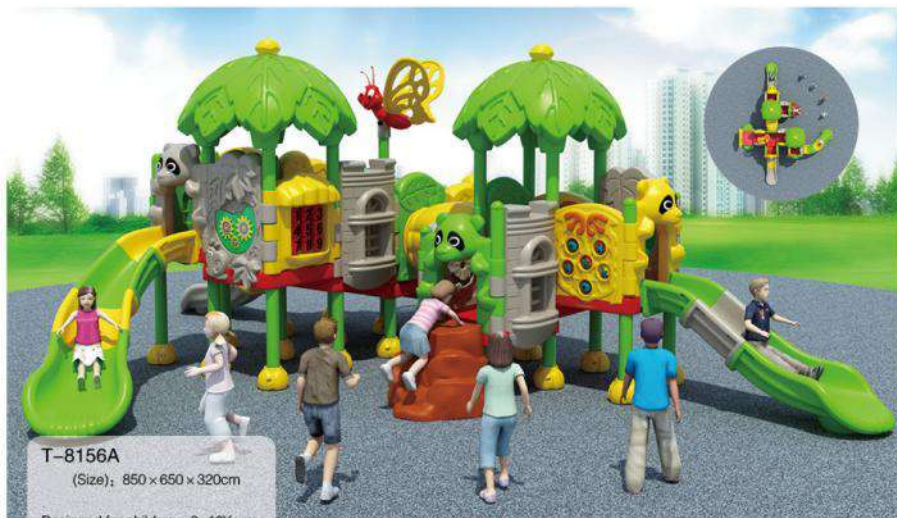

Designed for children: 3-12Year

Outdoor Playground

T-8152A

(Size): 630 × 440 × 310cm

Designed for children; 3-12Year

T-8153A

(Size): 410 × 280 × 310cm

Designed for children; 3-12Year

Outdoor Playground

T-8154A
(Size); 610 × 470 × 330cm

Designed for children; 3-12Year

T-8154B
(Size); 630 × 440 × 310cm

Designed for children; 3-12Year

T-8155A
(Size); 630 × 460 × 340cm

Designed for children; 3-12Year

T-8155B
(Size); 610 × 470 × 360cm

Designed for children; 3-12Year

Outdoor Playground

T-8156A
(Size): 850 × 650 × 320cm

Designed for children: 3-12Year

T-8156B
(Size): 540 × 380 × 330cm

Designed for children: 3-12Year