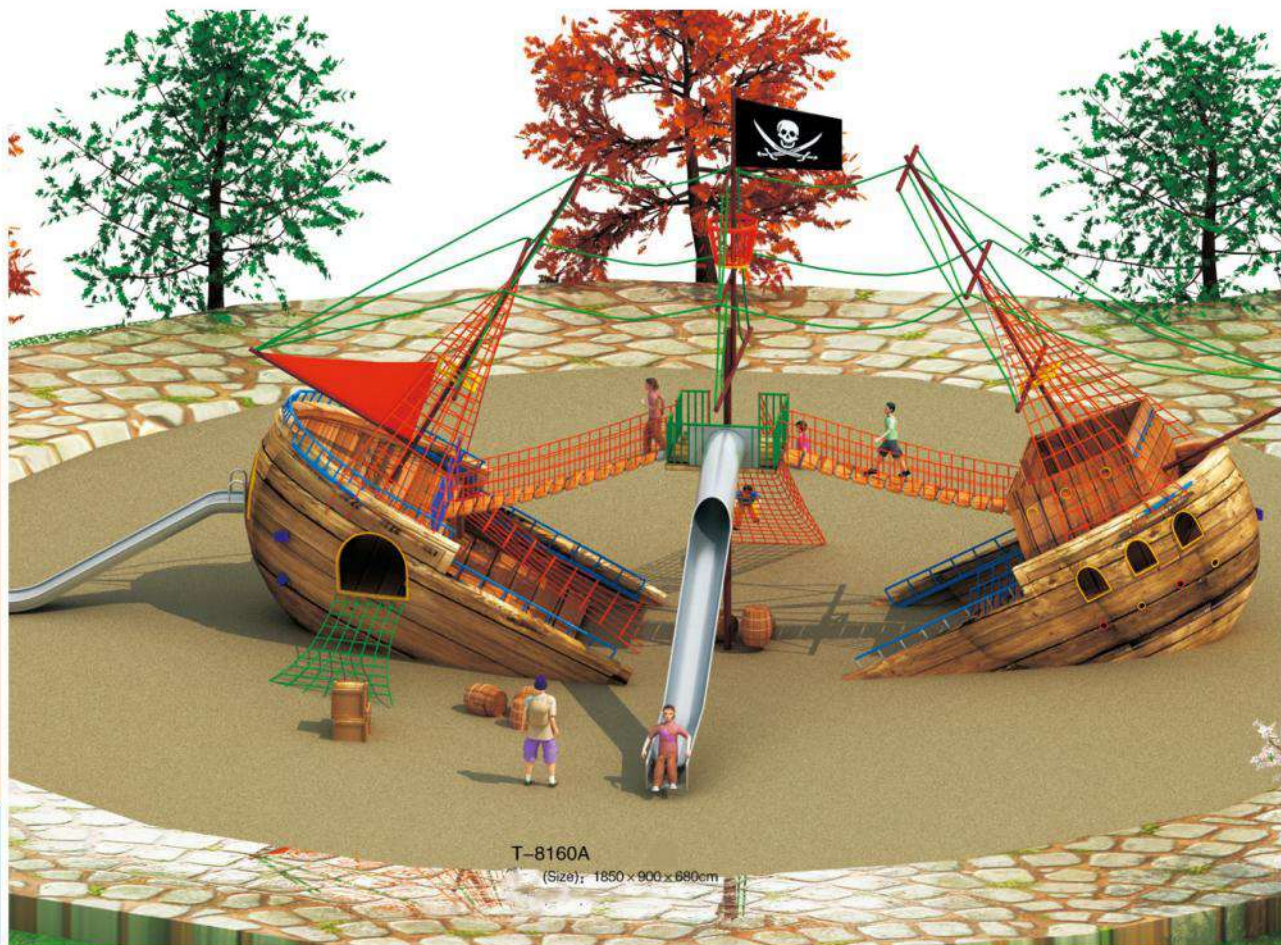

Designed for children: 3-12Year

T-8157D
(Size): 450 × 620 × 320cm

Designed for children: 3-12Year

T-8157F
(Size): 380 × 110 × 180cm

Designed for children: 3-12Year

T-8158A

Outdoor Playground

Outdoor Playground

T-8162A
(Size): 2025 × 1165 × 530cm

Designed for children: 3-12Year

T-8162B
(Size): 990 × 850 × 380cm

Designed for children: 3-12Year

T-8163A
(Size): 1400 × 1120 × 520cm

Designed for children: 3-12Year

T-8163B
(Size): 1100 × 910 × 480cm

Designed for children: 3-12Year

Outdoor Playground

T-8164A
 (Size): 860 × 770 × 400cm
 Designed for children; 3-12Year

T-8165A
 (Size): 3000 × 1500 × 490cm
 Designed for children; 3-12Year

T-8164B
 (Size): 600 × 470 × 300cm
 Designed for children; 3-12Year