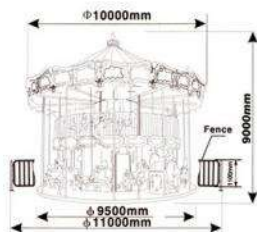

(Size): ϕ 1200 x 900cm
(Power): 3N+PE 380V /220V 50-60Hz
(Power): 9KW
(Passenger): 32

(Size): 650 x 460 x 380cm
(Power): 3N+PE 380V/220V 50-60HZ
(Power): 9KW
(Passenger): 6

(Size): ϕ 670*320cm
(Voltage): 3N+PE 380V/220V 50-60HZ
(Power): 4KW
(Passenger): 12