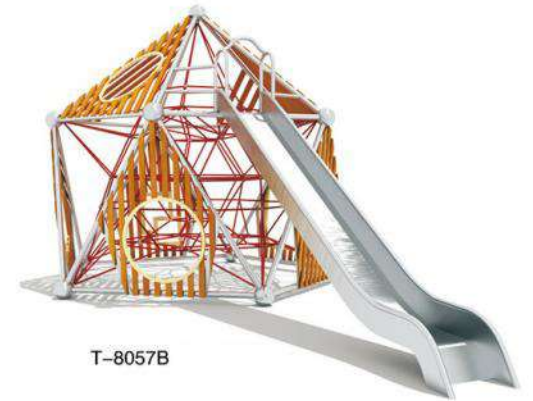

Children Explorer Series