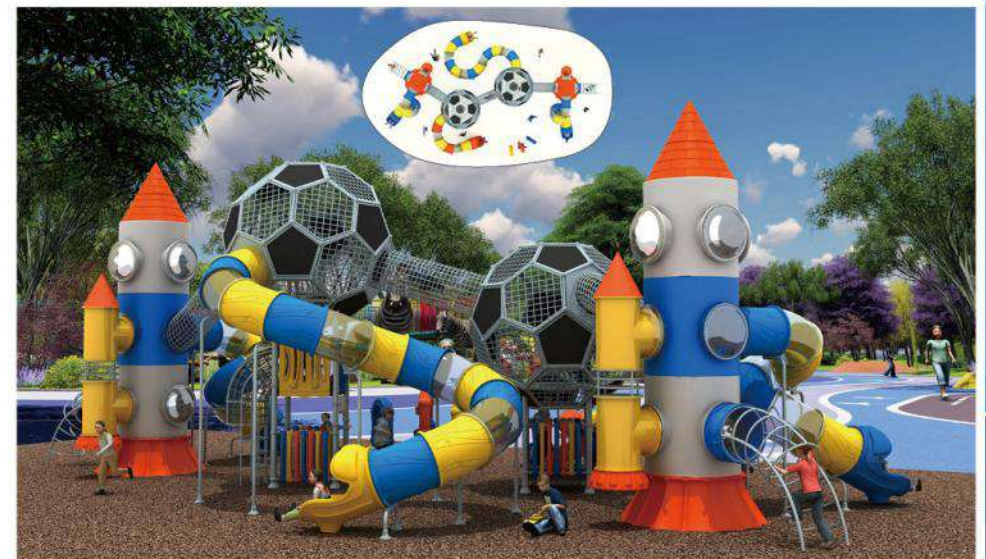

(Size): 1570 × 670 × 650cm

T-8059B

(Size): 1790 × 1030 × 650cm

Children Explorer Series

Children Explorer Series

T-8062A

T-8063A

Outdoor Playground