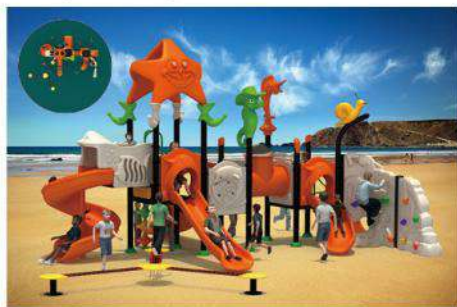

T-8144E
(Size): 790 × 570 × 460cm
Designed for children; 3-12Year