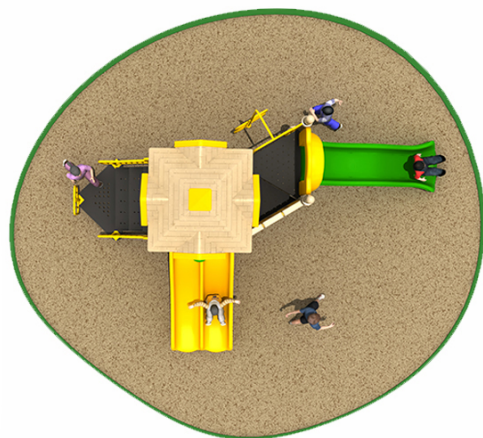

OneGlobal
DEVELOPMENT INC.

Playground Packages
2021

Mid Range

Package A

QP2-3101A

Swing

Seesaw

2 Single Spring
Rider

QP 601-6B

Specification

Size:

550cm x 480cm x 360cm

Age Range:

3-12 years old

Children Capacity:

5 Children

Package B

QP2-3079A

Seesaw

2 Seater Swing

QP2-3079A

Specification

Size:

650cm x 390cm x 390cm

Age Range:

5-12 years old

Children Capacity:

5-10 Children

Package C

QP2-15078A

Swing

Seesaw