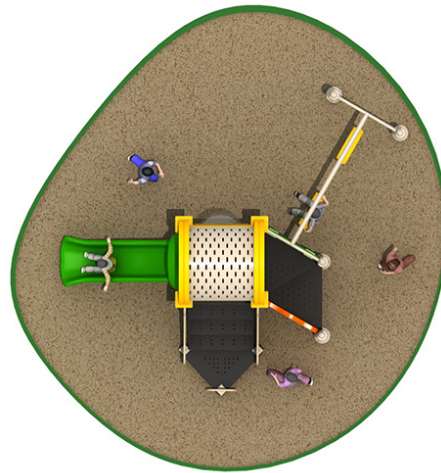

OneGlobal
DEVELOPMENT INC.

Playground Packages
2021

Mid Range

Package A

QP2-3101A

Swing

Seesaw

2 Single Spring
Rider

QP 601-6B

Specification

Size:

550cm x 480cm x 360cm

Age Range:

3-12 years old

Children Capacity:

5 Children

Package B

QP2-3079A

Seesaw

2 Seater Swing

QP2-3079A

Specification

Size:

650cm x 390cm x 390cm

Age Range:

5-12 years old

Children Capacity:

5-10 Children

Package C

QP2-15078A

Swing

Seesaw