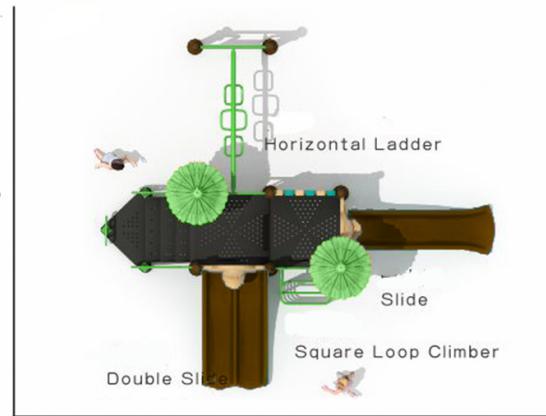

Package E

QP2-18091-744

Swing

Seesaw

QP2-15078A

Specification

Size:

650cm x 600cm x 320cm

Age Range:

4-14 years old

Children Capacity:

10-15 Children

W 600cm

L 650cm