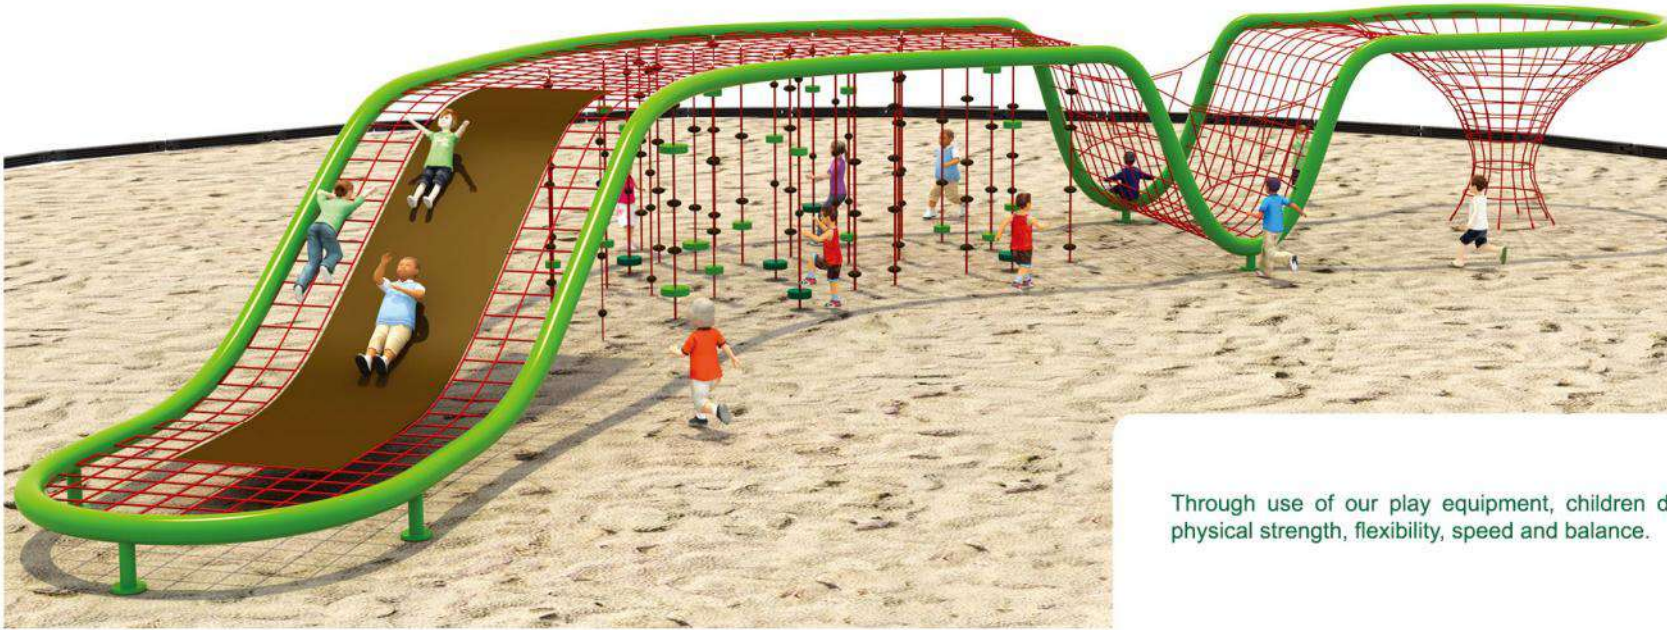

Children Explorer Series

T-8049A
(Size): 2100 x 1200 x 280cm