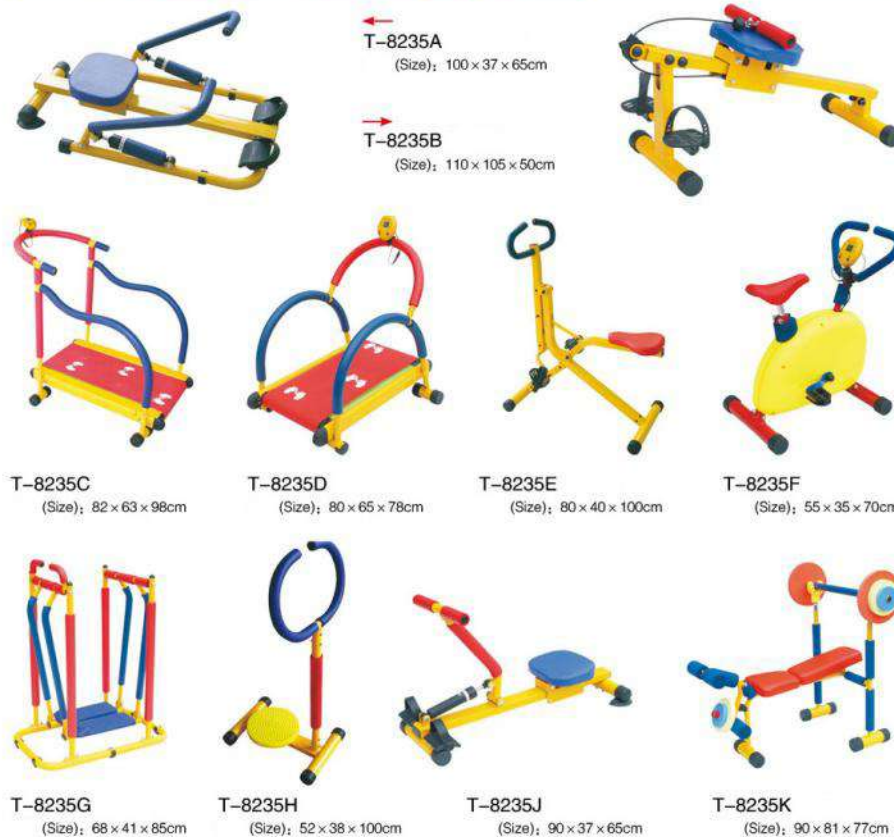

QP3-8175A
(Size): 210 × 210 × 270cm

QP3-8175B
(Size): 280 × 100 × 240cm

QP3-8175C
(Size): 300 × 12 × 60cm

QP3-8175D
(Size): 280 × 40 × 210cm

QP3-8175E
(Size): 400 × 12 × 240cm

QP3-8175F
(Size): 200 × 230 × 200cm

Fitness equipment:

Our fitness equipment are designed to improve balance and flexibility, enhance strength and stamina, and to burn fats and tone muscles. You will surely enjoy these fun fitness.

Body-building Equipment