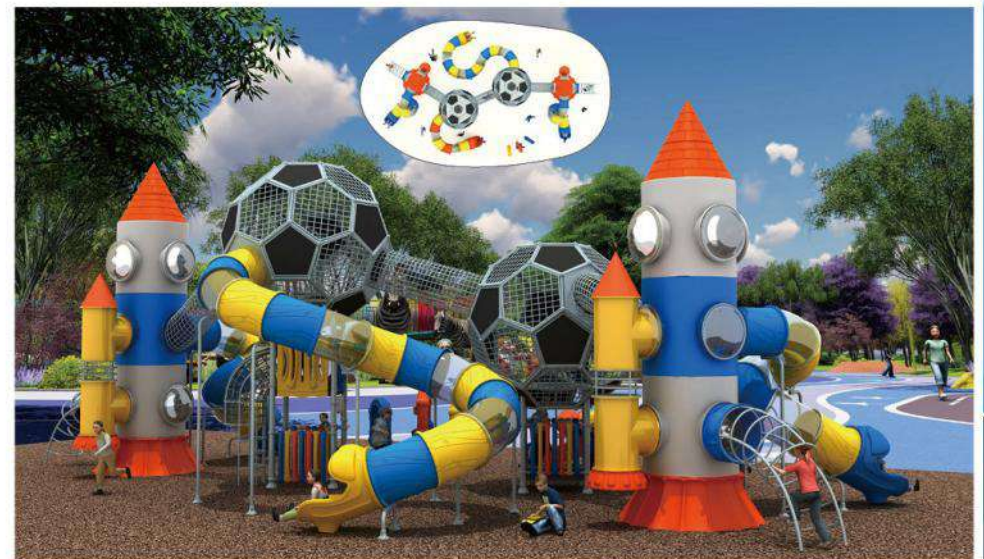

(Size): 1570 × 670 × 650cm

T-8059B

(Size): 1790 × 1030 × 650cm

Children Explorer Series

Children Explorer Series

T-8062A

T-8063A

Outdoor Playground