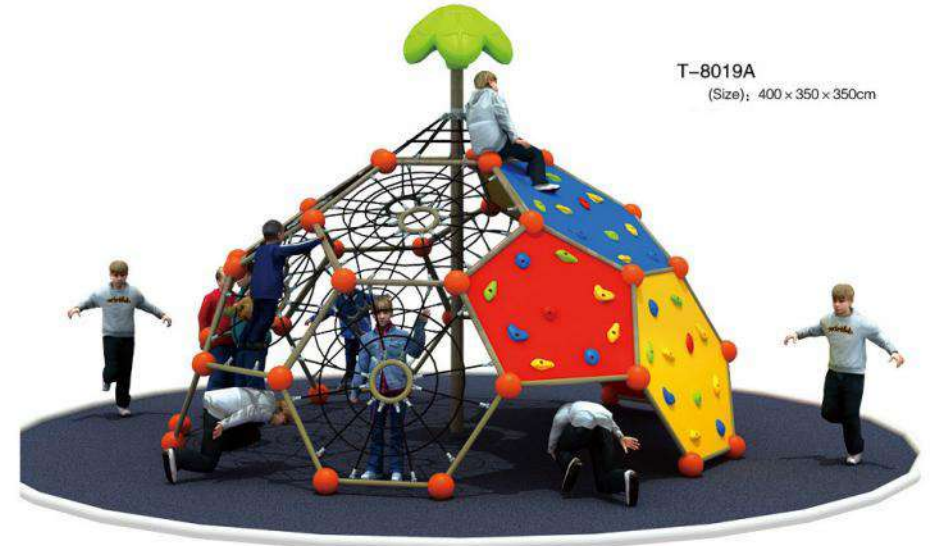

T-8012A
(Size): 1250 × 780 × 460cm

T-8013A
(Size): 2000 × 2000 × 400cm

Theme Park Amusement Equipment

T-8015A

Our design of our play equipment create open spaces where children can play and interact with each other.

T-8014A

T-8015B
(Size): 900 x 900 x 200cm

Theme Park Amusement Equipment

T-8017A
(Size): 2550 x 1920 x 180cm

T-8016A
(Size): 1580 x 1370 x 200cm

T-8017B
(Size): 3170 x 1480 x 200cm

Theme Park Amusement Equipment