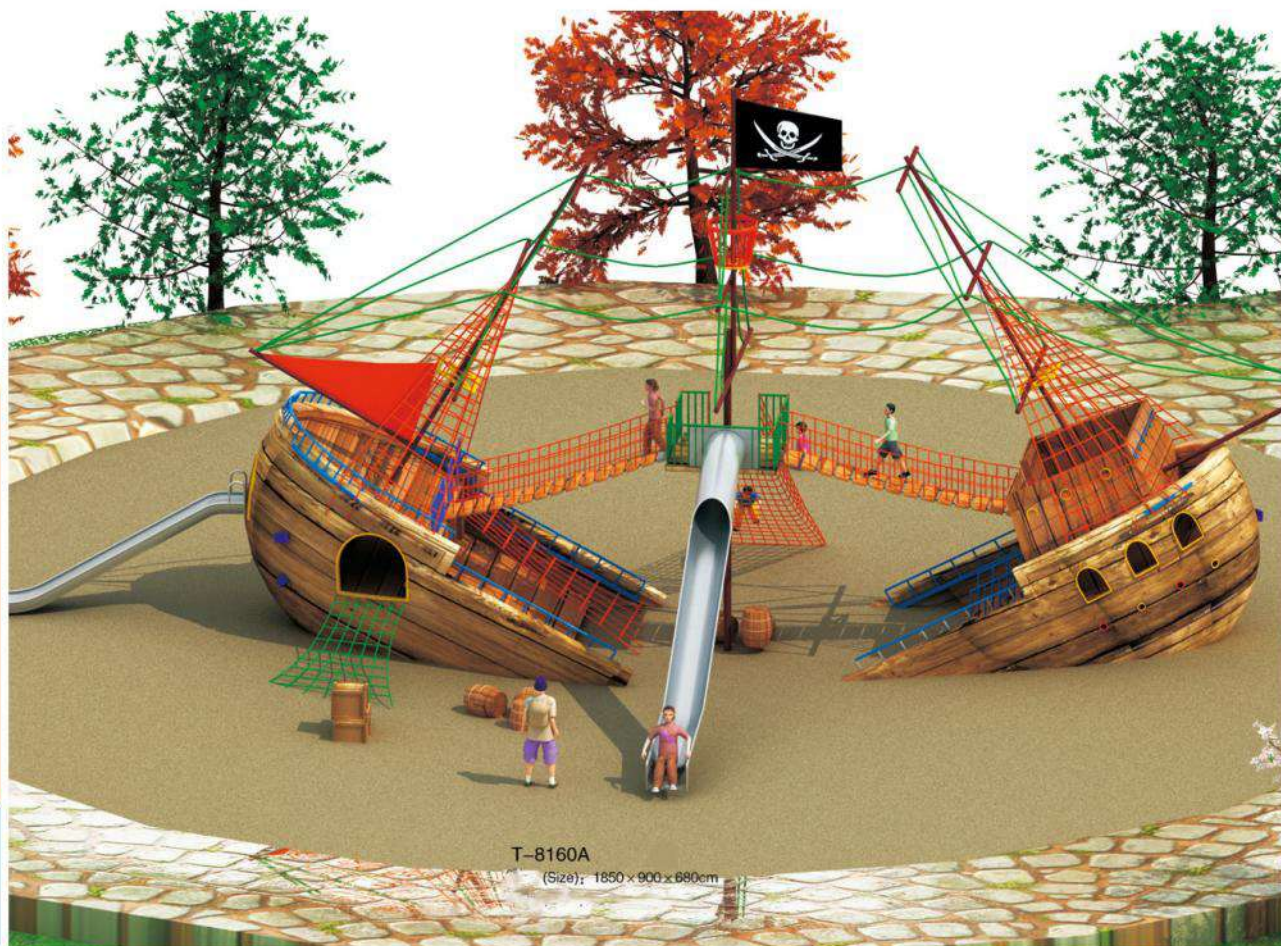

T-8155B
(Size); 610 × 470 × 360cm

Designed for children; 3-12Year

Outdoor Playground

T-8157A
(Size): 600 × 550 × 320cm

Designed for children: 3-12Year

T-8157C
(Size): 540 × 380 × 330cm

Designed for children: 3-12Year

T-8157E
(Size): 450 × 400 × 310cm

Designed for children: 3-12Year

T-8157B
(Size): 510 × 500 × 330cm

Designed for children: 3-12Year

T-8157D
(Size): 450 × 620 × 320cm

Designed for children: 3-12Year

T-8157F
(Size): 380 × 110 × 180cm

Designed for children: 3-12Year

T-8158A

Outdoor Playground

Outdoor Playground

T-8162A
(Size): 2025 × 1165 × 530cm

Designed for children: 3-12Year

T-8162B
(Size): 990 × 850 × 380cm

Designed for children: 3-12Year

T-8163A
(Size): 1400 × 1120 × 520cm

Designed for children: 3-12Year

T-8163B
(Size): 1100 × 910 × 480cm

Designed for children: 3-12Year

Outdoor Playground

T-8164A
 (Size): 860 × 770 × 400cm
 Designed for children; 3-12Year