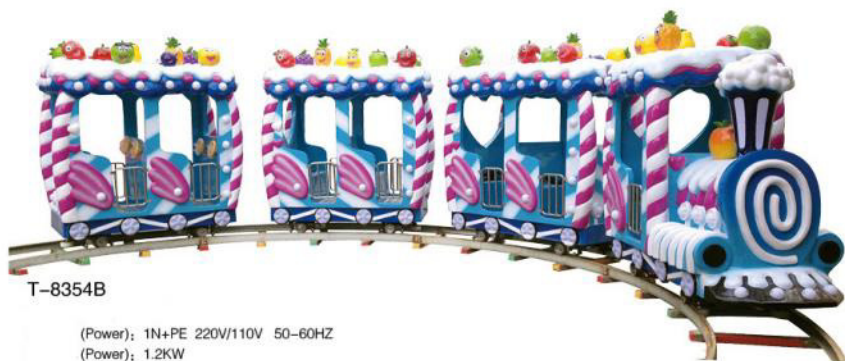

T-8354B

(Power): 1N+PE 220V/110V 50-60HZ
(Power): 1.2KW