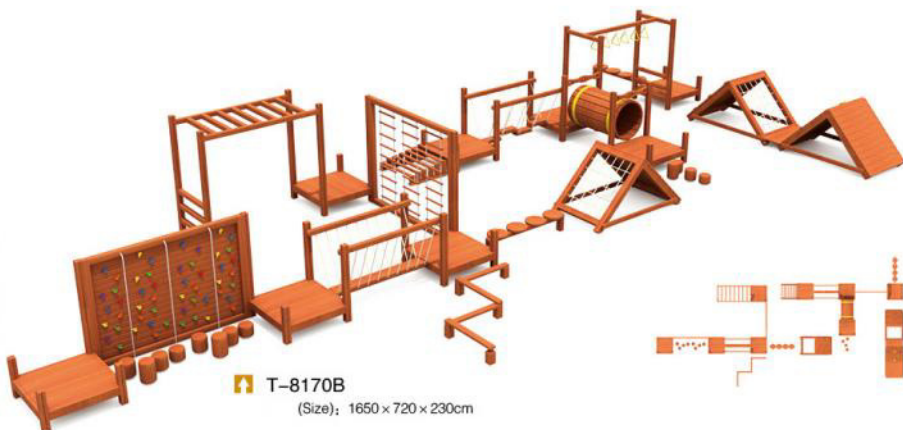

(Size): 1260 × 680 × 560cm

Designed for children: 3-12Year

Outdoor Playground

T-8167A

(Size): 1800 × 450 × 540cm

Designed for children: 3-12Year

T-8167B

(Size): 1150 × 520 × 520cm

Designed for children: 3-12Year

Outdoor Playground

T-8168A

T-8169A

T-8169B

T-8169C

T-8168B

Outdoor Playground

T-8170A
 (Size): 1600 × 320 × 320cm
 Designed for children: 3-12Year

T-8170B
 (Size): 1650 × 720 × 230cm
 Designed for children: 3-12Year

T-8170C
 Designed for children: 3-12Year

T-8171A
 (Size): 1200 × 100 × 180cm
 Designed for children: 3-12Year

T-8171B
 (Size): 1100 × 1000 × 220cm
 Designed for children: 3-12Year

T-8171C
 (Size): 1260 × 680 × 560cm
 Designed for children: 3-12Year

Outdoor Playground

T-8172A
(Size): 300 × 150 × 200cm

T-8172B
(Size): 500 × 150 × 200cm