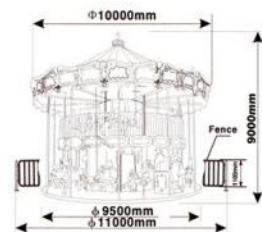

(Size): ϕ 1200 x 900cm
(Power): 3N+PE 380V /220V 50-60Hz
(Power): 9KW
(Passenger): 32

(Size): 650 x 460 x 380cm
(Power) : 3N+PE 380V/220V 50-60HZ
(Power) : 9KW
(Passenger) : 6

(Size) : ϕ 670*320cm
(Voltage) : 3N+PE 380V/220V 50-60HZ
(Power) : 4KW
(Passenger) : 12