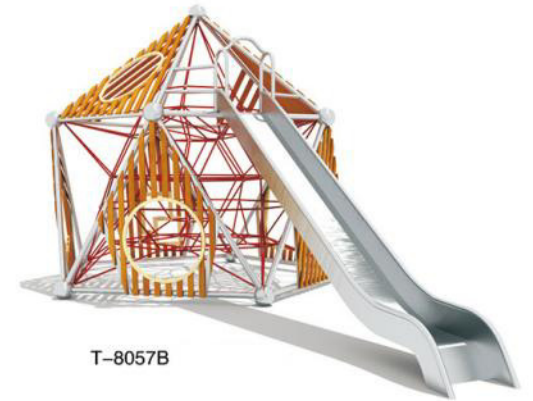

Children Explorer Series