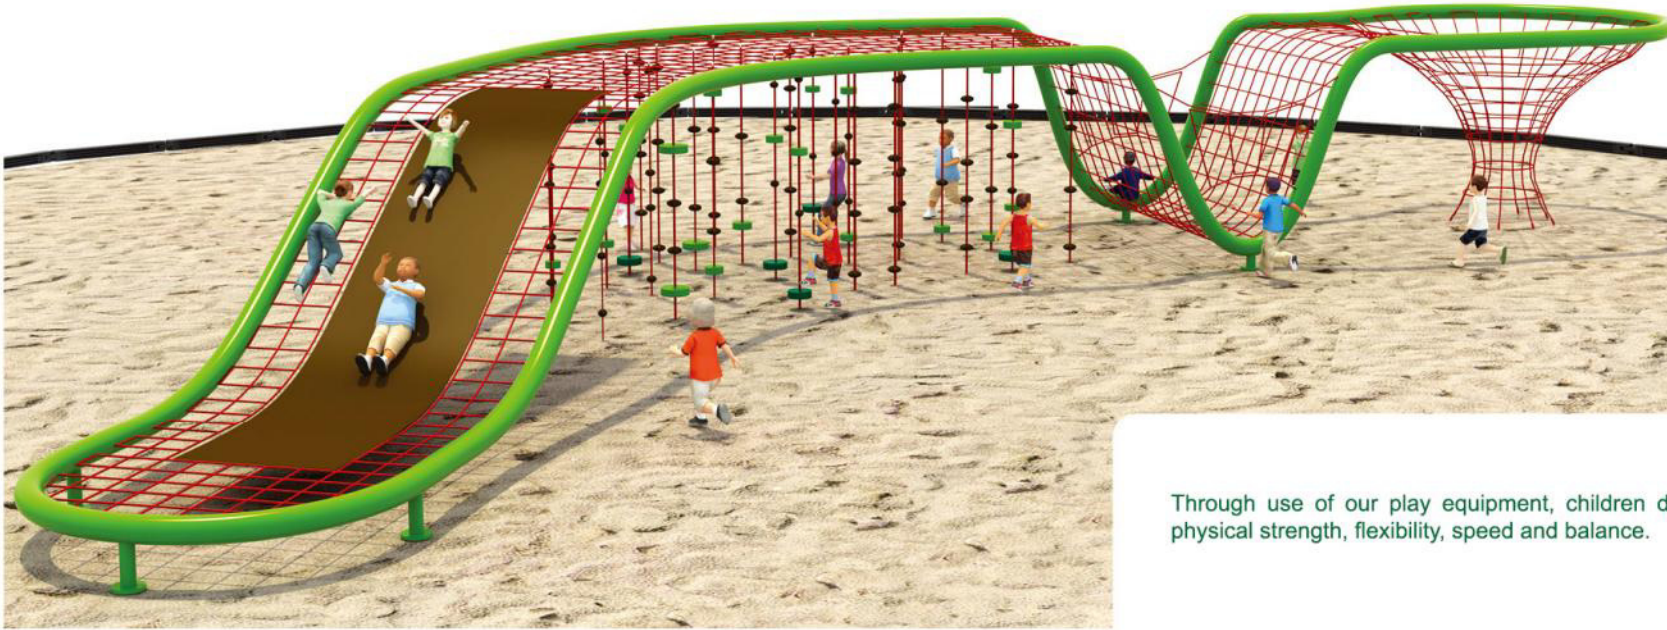

T-8046B
(Size): 718 × 718 × 450cm

T-8047A
(Size): 300 × 300 × 220cm

T-8047B
(Size): 310 × 310 × 330cm

Children Explorer Series

T-8049A
(Size): 2100 x 1200 x 280cm

Through use of our play equipment, children develop and improve their physical strength, flexibility, speed and balance.