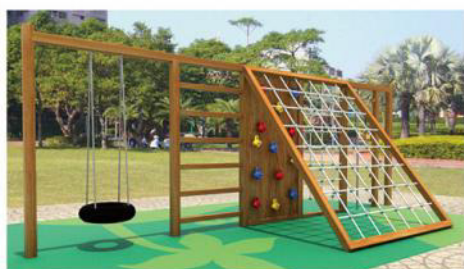

T-8172E
(Size): 670 × 140 × 230cm