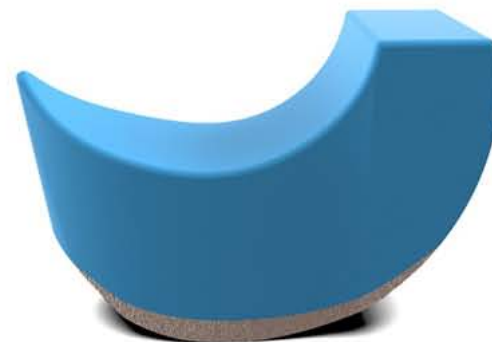

尺寸(Dimension): L87*W26*H48 CM

YYL-2017

飞机
Airplane

尺寸(Dimension): L65*W50*H35CM

YYL-2015

小船
Boat

尺寸(Dimension): L65*W25*H50CM

YYL-2012