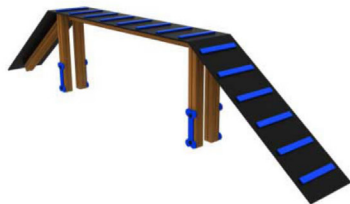

Rest Platform

📏: 100*100*45cm

Walk the Plank

📏: 500*50*100cm