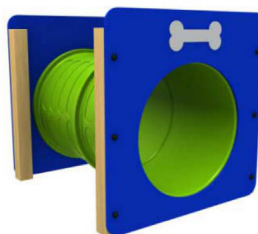

Pole Jumps

📏: 300*10*110cm

Bone Jump

📏: 100*12*110cm

Over Under

📏: 100*10*40cm

Blue Tunnel

📏: 125*120*120cm

Camel Hump Climber

📏: 350*50*100cm