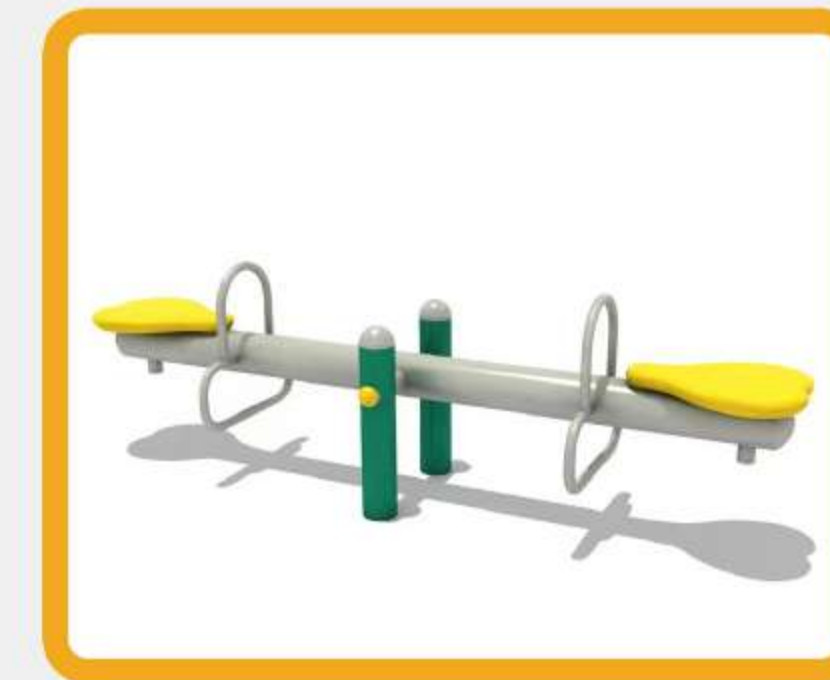

Seesaw

SALE!

<https://www.facebook.com/oneglobalhrd>

<https://oneglobal.ph>

8571-66050

OneGlobal
DEVELOPMENT INC.