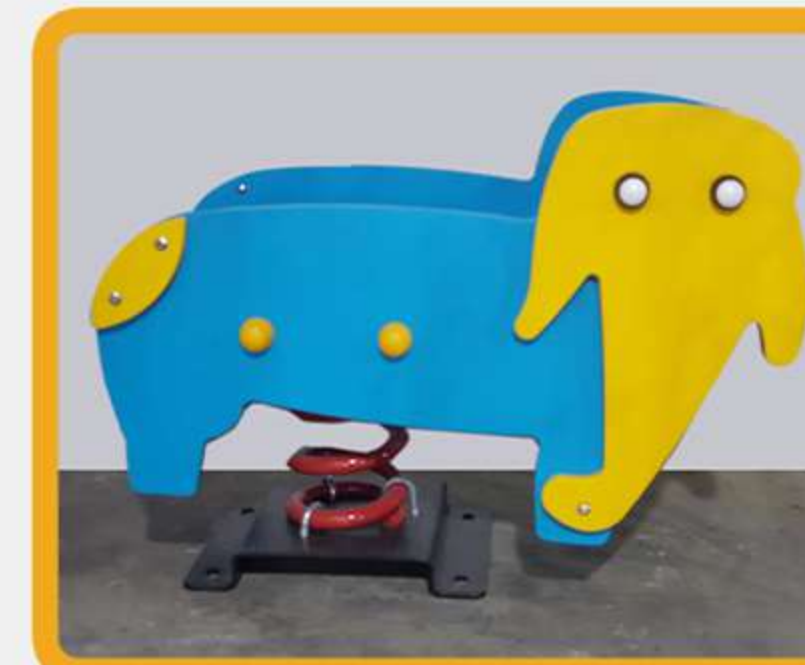

Playground Full Set Package 1

Double Slide Playground
QP2-601-6B

4M x 2M x 3.5M APPROX

Single Spring Rider

Dual Spring Rider

Monkey Bar

Seesaw

Swing

Single Spring Rider

Dual Spring Rider

Monkey Bar

Seesaw

Swing

SALE!

<https://www.facebook.com/oneglobalhrd>

<https://oneglobal.ph>