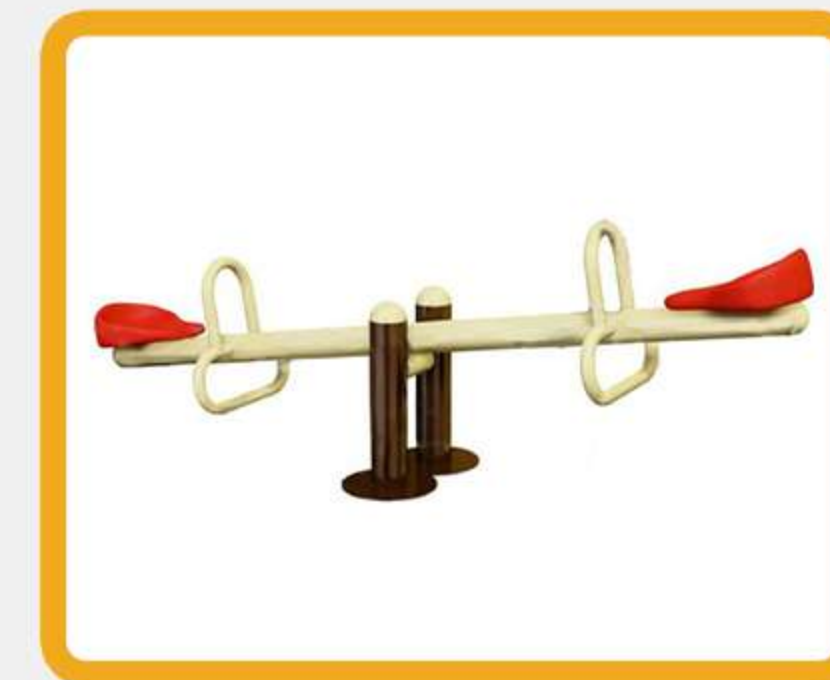

Playground Full Set Package 1

Double Slide Playground
QP2-601-6B

4M x 2M x 3.5M APPROX

Single Spring Rider

Dual Spring Rider

Monkey Bar

Seesaw

Swing

Single Spring Rider

Dual Spring Rider

Monkey Bar

Seesaw

Swing

SALE!

<https://www.facebook.com/oneglobalhrd>

<https://oneglobal.ph>

8571-66050

OneGlobal
DEVELOPMENT INC.

Playground Full Set Package 3

Playground Set QP2-3101A

4.82M x 4.65M x 3.60M

APPROX

Single Spring Rider

Swing