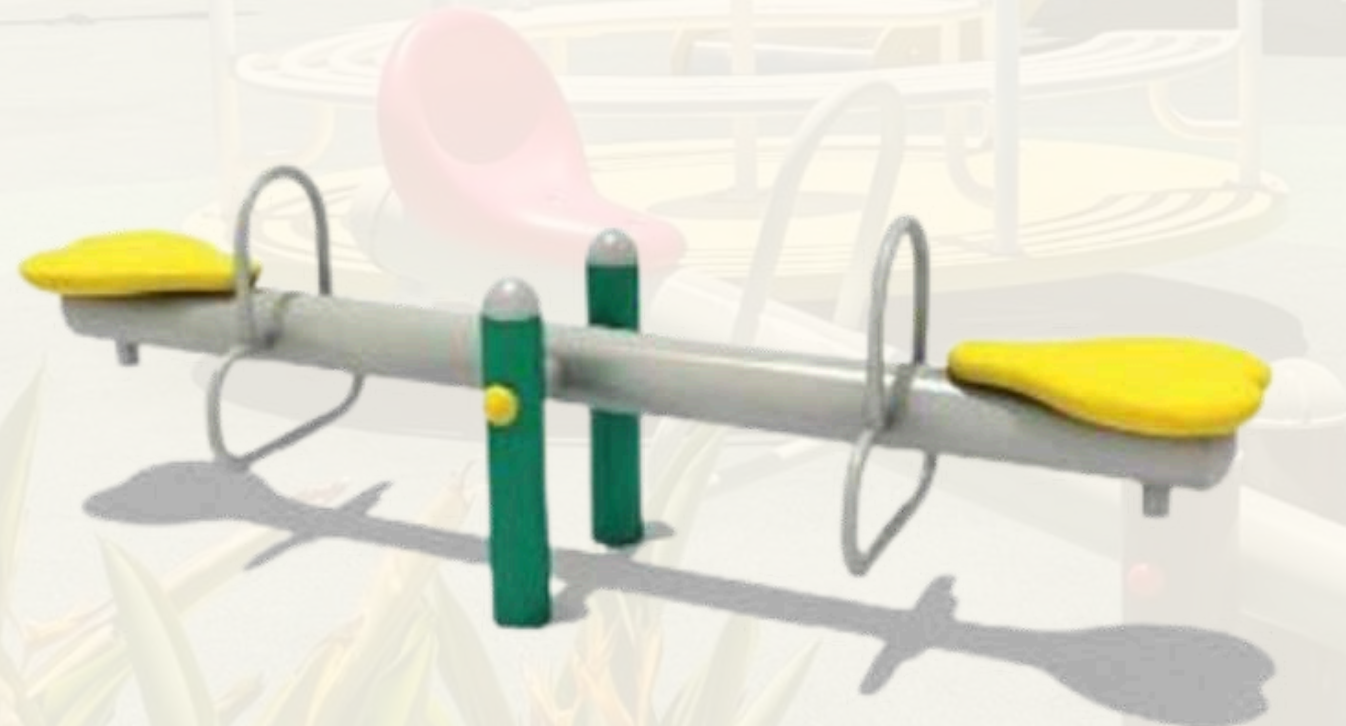

MATERIAL SPECS:

1. Plastic Seats: LLDPE (Linear Low-Density Polyethylene)
2. Post: Galvanized Iron

YELLOW SEAT STOCK: 7